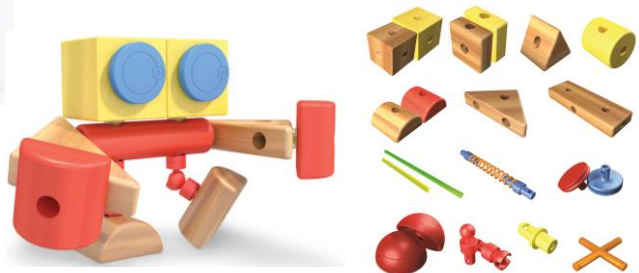

Play time is brain time! Smarty Parts are STEM-based construction sets that encourages creative learning through fun and interactive building. Put your imagination to the test! Smarty Parts provides all the pieces you need, to build all the parts you want, to create anything you can dream up.

Build your skills with the Smarty Parts Builder set! Includes 75 pieces in different shapes and materials to develop creative thinking and problem solving. Use the Ideas and Inspiration Booklet to get started!

39328 – Builder Set
UPC: 6-58382-39328-1
Case Pack: 6 pcs

Drive the fun with the Smarty Parts Engineer set! Comes with 125 pieces in all different shapes, sizes and materials to develop creative thinking and problem solving. Use the Ideas and Inspiration Booklet to get started!

39329 – Engineer Set
UPC: 6-58382-39329-8
Case Pack: 4 pcs